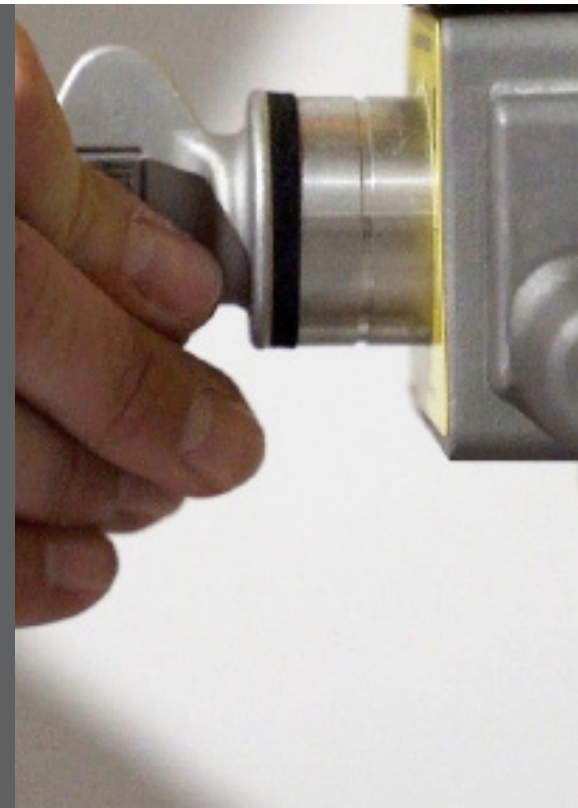

SML Manual Door Safety System

NOTE: Available with long chain

The SML manual door loading dock safety system incorporates a manual door lock (SMDL) mounted inside next to the dock door or on the dock door rail. The Salvo Gladhand (SGL) is used to lock out the trailer's air brakes, releasing a key. The key is then taken inside and inserted into the SMDL, allowing the short bolt to be removed and the doors to be opened. The key is trapped in the SMDL until the dock door is closed, allowing the short bolt to be reinserted into the SMDL, thus releasing the key. The key can then be taken back to the truck, inserted into the SGL, allowing the air brakes to be reconnected and the truck to drive away safely.

SALVO LOADING DOCK SAFETY KIT	DOCK DOOR TYPE	DOCK SAFETY EQUIPMENT INTEGRATION	COMPATIBLE FOR OPEN SIDED LOADING PLATFORMS	GANGWAY COMPATIBLE	TRAFFIC SAFETY LIGHT
SML	MANUAL	NO	YES	YES	NO

SML Kit

PRODUCT	PART NUMBER	DESCRIPTION
 Salvo Gladhand	SALVO SGL	The Salvo Glad Hand Lock (SGL) is a key operated mechanical locking device designed to fit on US trailer emergency brake line connectors; the gladhand it can be applied to emergency brake line. Its purpose is to prevent re-connection of the air brake hose, immobilizing the trailer, while loading/unloading is taking place.
 Salvo Manual Door Lock (SMDL-AI) <i>Available with short or long chain kit.</i>	Hand 1 - Bolt extends from left: AI-FSS-KF-1-006549 Hand 2 - Bolt extends from right: AI-FSS-KF-2-006549	The Salvo Manual Door Lock (SMDL-AI) is a mechanical interlock used to secure loading dock doors in the closed position. The unit incorporates a short bolt with a chain and plate that is secured to the dock door. Only when the key is inserted and turned, can the locking bolt be disengaged, allowing the door to be opened.