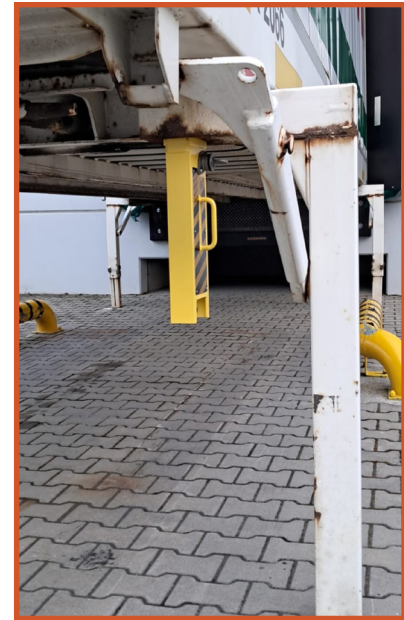

## The Salvo Loading Bay Safety System

### A complete solution for safeguarding swap body trailers from accidental drive-aways

The Salvo Loading Bay Safety System is designed to prioritise safety, utilising trapped key interlocking principals to force a sequential process of operations to safeguard against accidental drive aways and keep personnel safe. A game-changer for facilities of all sizes, the Salvo Loading Bay Safety System is unique in that it offers a wide range of vehicle compatibility, including swap body trailers - making it the perfect solution for your facility.

#### How it works

To safeguard swap body trailers from premature movement at the loading bay, our Loading Bay Safety System combines our patented key transfer technology with a high-quality Salvo Swap Body Lock, designed to secure parked swap bodies at the loading bay.

The Salvo Swap Body Lock is applied to the trailer, obstructing the twist lock aperture. Once applied, the key is removed and inserted into the Salvo Control Panel. The key is now trapped, and the door can be opened, and safe loading or unloading can begin. When loading operations are complete, and the door is closed, the key is released and can be removed from the control panel. It can then be inserted back into the swap body lock to remove the device and safely depart.